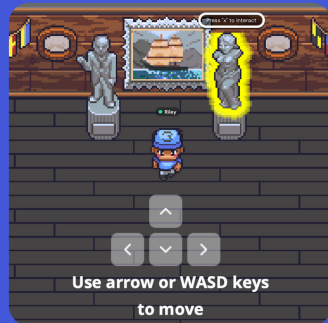

Guest Guide to Gather

Welcome to Gather, a spatial-proximity video chat app in a 2D virtual world! This guide will help you get started.

Create Your Character

Create a custom character to represent you in Gather.

Choose Your A/V

Give permission for Gather to use your mic and camera in your browser, then select your camera, mic, and speaker input/output.

Explore the Space

- Use the **arrow** or **WASD** keys to walk around and explore.
- Your audio and video connects to others as you approach them and fades out when you walk away.
- Press **"x"** to interact with glowing objects.
- Press **"z"** to dance!
- Press **"g"** to walk through people.