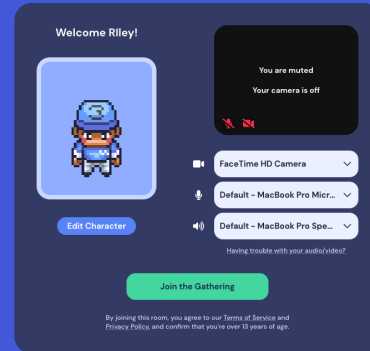

Guest Guide to Gather

Welcome to Gather, a spatial-proximity video chat app in a 2D virtual world! This guide will help you get started.

Create Your Character

Create a custom character to represent you in Gather.

Choose Your A/V

Give permission for Gather to use your mic and camera in your browser, then select your camera, mic, and speaker input/output.

Explore the Space

- Use the **arrow** or **WASD** keys to walk around and explore.
- Your audio and video connects to others as you approach them and fades out when you walk away.
- Press **"x"** to interact with glowing objects.
- Press **"z"** to dance!
- Press **"g"** to walk through people.

Interact with Others

- Turn audio/video on/off by clicking the mic or camera icons or by pressing **"Ctrl/⌘+Shift+A"** or **"Ctrl/⌘+Shift+V"**
- Select someone's name in the Participants list or right click on them to:
 - **Locate on map:** Follow the dynamic line to find them.
 - **Follow:** Automatically locate someone and let them guide you.
 - **Request to lead:** Ask permission to guide someone else.
- Send emotes using the **#1-6** keys!